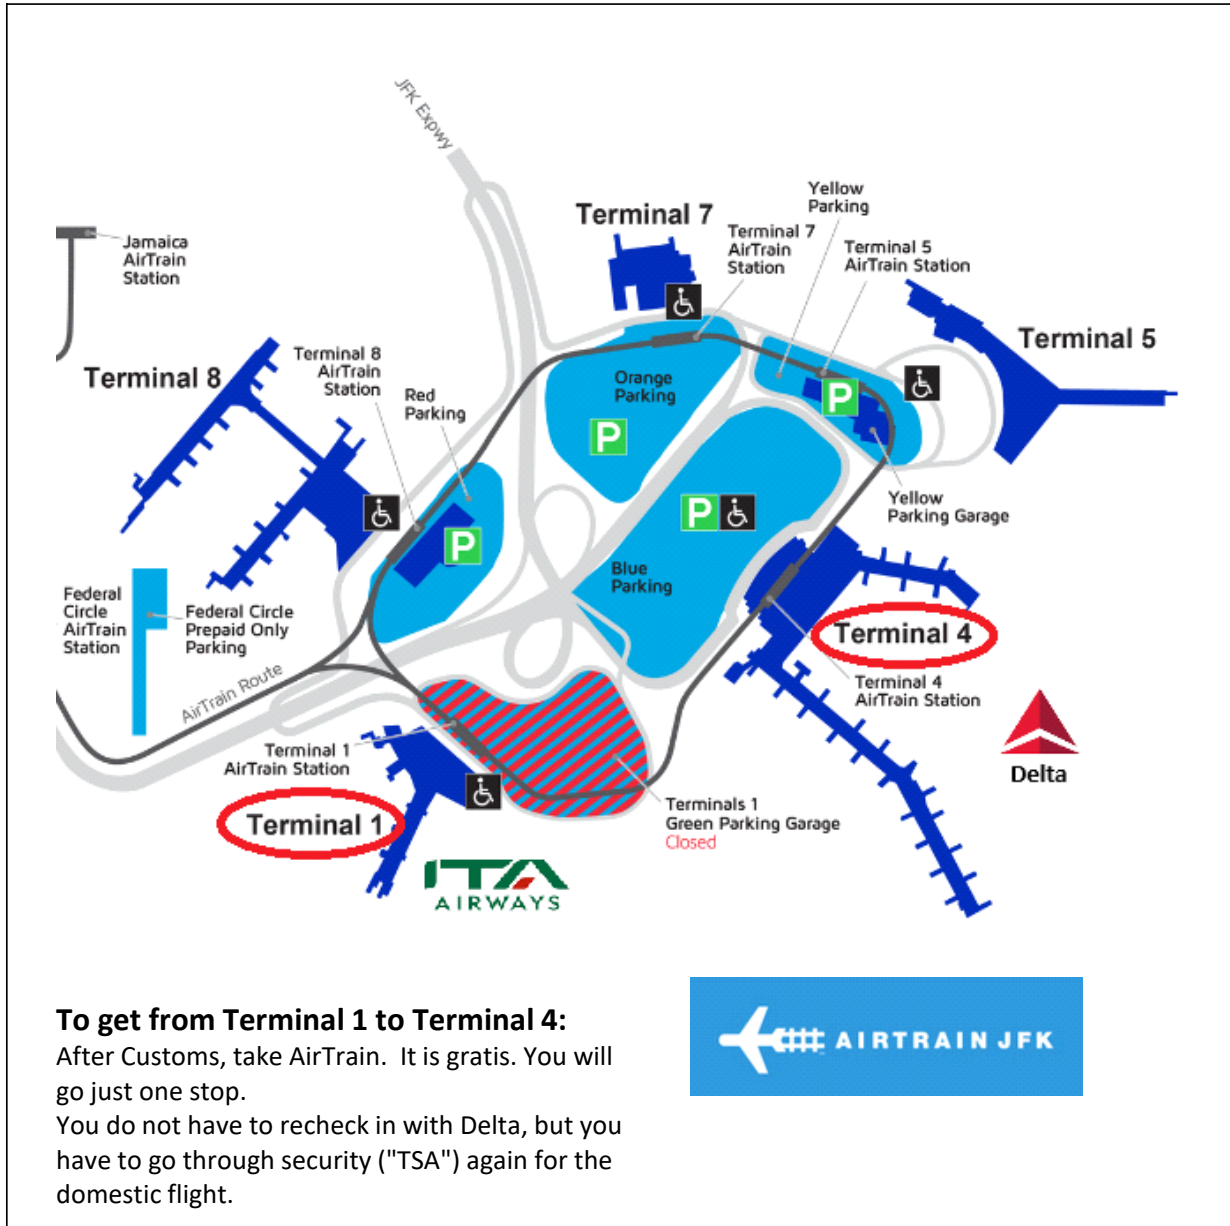

Transiting JFK Airport

Flies in/out of
Terminal One

Flies in/out of
Terminal Four

IMPORTANT ABOUT BAGGAGE

According to JFK Airport, all international arriving passengers MUST

- claim all checked bags at Customs, and
- recheck with your departing airline, even if the bags are checked to your final destination.

Get your bags from ITA and then, after Customs, recheck them with DELTA.

From <<https://www.jfkairport.com/at-airport/connecting-flights>>